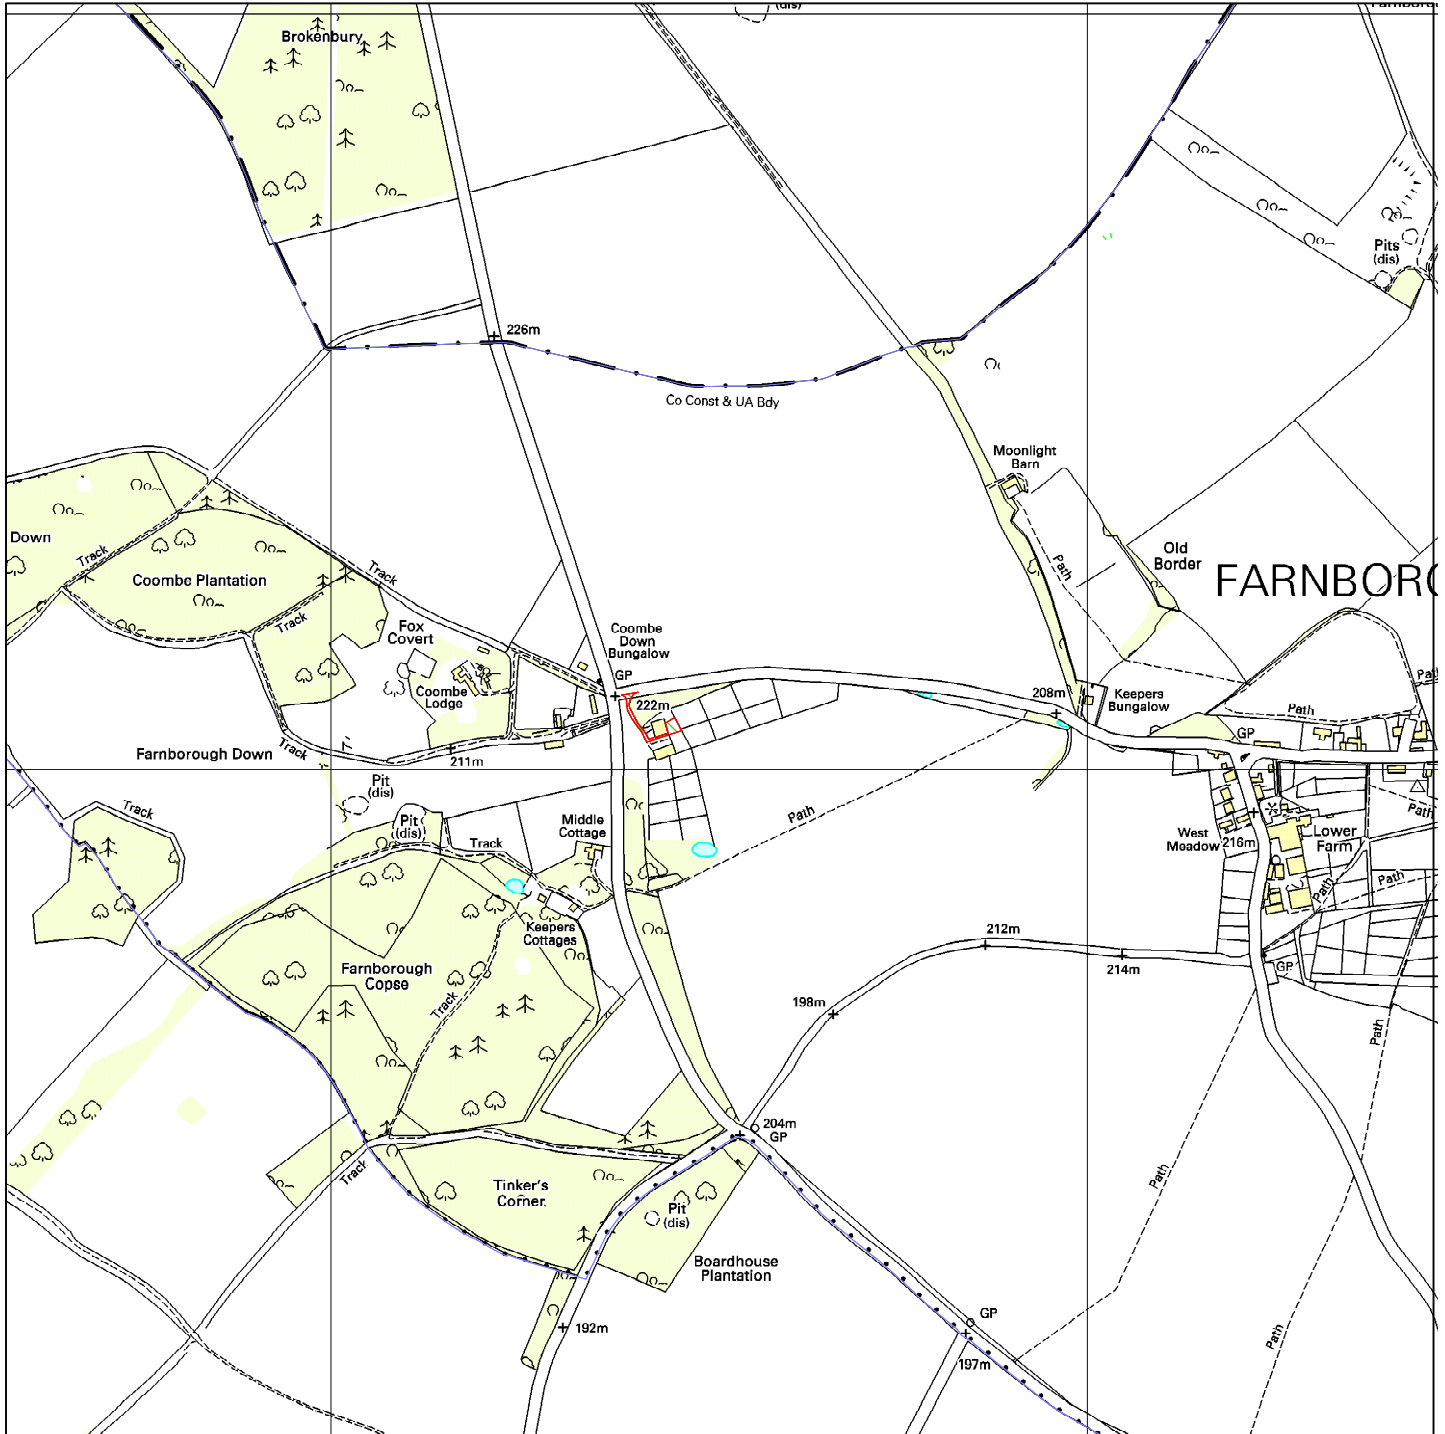

Land at Manor Farm, Farnborough, Wantage

Map Centre Coordinates : 442516.76 , 182066.52

Scale : 1:10000

Reproduced from the Ordnance Survey map with the permission of the Controller of Her Majesty's Stationery Office © Crown Copyright 2003.